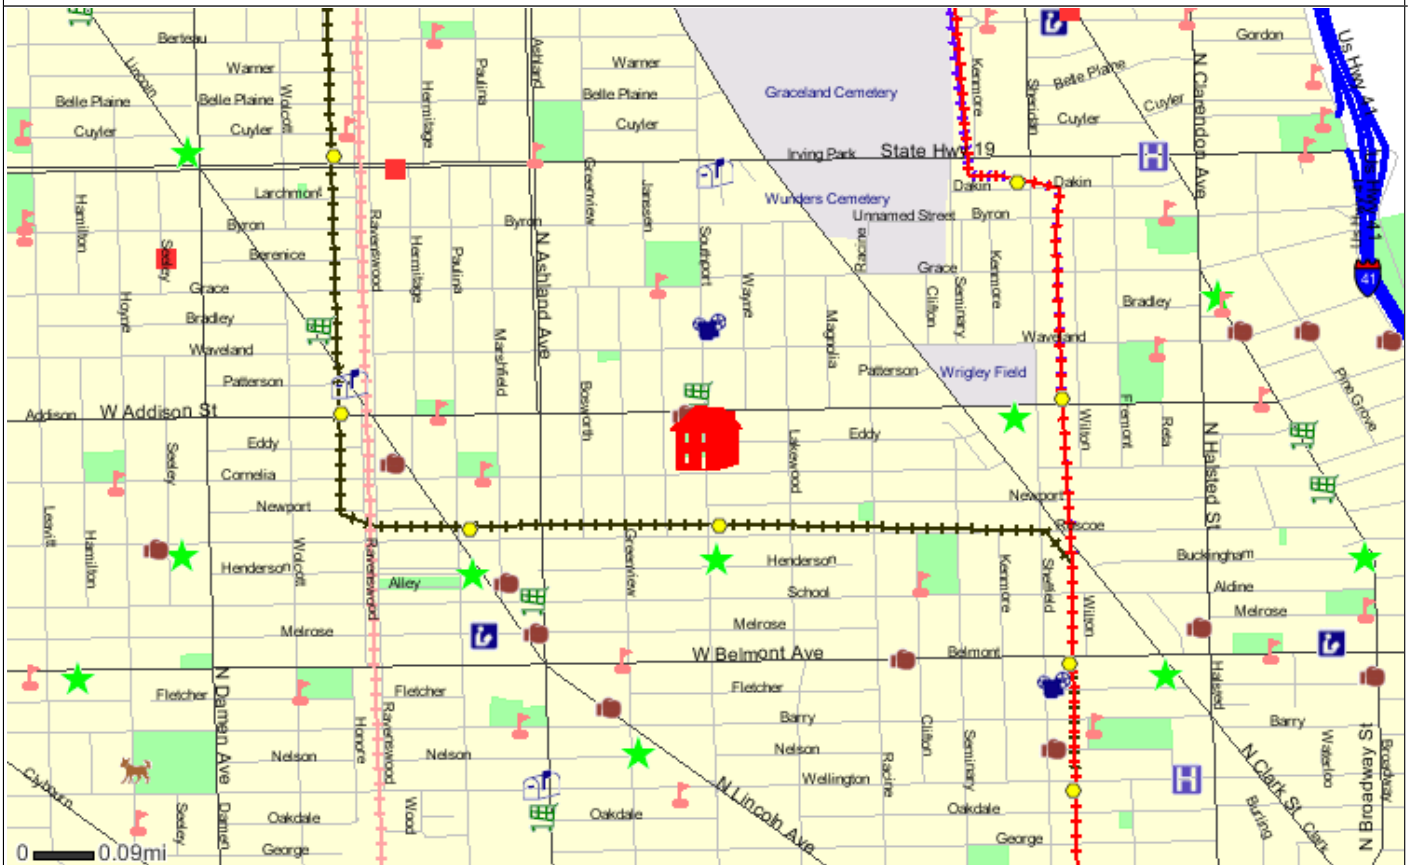

Home-Turf Report for 3539 N Southport Ave 60657

Prepared by: **Mary Ellen Kuehl // The Kuehl Group, Inc. // (773) 327-5753**

©Home-Turf Marketing Systems, L.L.C. // Visit www.HomeTurfOnline.com or call 1-800-388-3189.

City Ward#: 44

Alderman: Thomas M. Tunney
1057 W. Belmont Ave., 60657, 773-525-6034

Nearest Public High Schools:

Lake View High, 4015 N Ashland Av, .6mi.
Lane Technical High, 2501 W Addison St, 1.4mi.

Nearest Private High Schools:

Jane Addams, 1800 W Cuyler Ave, .8mi.
Prologue, 640 W Irving Park Rd, 1.1mi.
St Benedict High, 3900 N Leavitt St, 1.1mi.

Nearest Public Elementary Schools:

Blaine Elem., 1420 W Grace St, .3mi.
Hamilton Elem., 1650 W Cornelia Av, .3mi.

Nearest Private Elementary Schools:

St Andrew, 1710 W Addison St, .4mi.
St Luke Lutheran, 1500 W Belmont Ave, .5mi.

Nearest Daycare Centers:

Apple Tree Learning Center, 1733 W Irving Park Rd, .7mi.
Concordia Child Care Center, 3855 N Seeley Ave, .9mi.
A Step Ahead Learning Center, 4208-20 N Broadway St, 1.0mi.

Nearest Public Library:

Lincoln Belmont, 1659 W Melrose St, 312-744-0166, .5mi.

Nearest Hospital:

Thorek Hospital, 850 W Irving Park Rd, .9mi.

Nearest Major Grocery Stores:

Jewel, 3630 N Southport Ave, .1mi.
Whole Foods, 3300 N Ashland Ave, .4mi.
Trader Joe's, 3745 N Lincoln Ave, .6mi.

Nearest Movie Theaters:

Music Box, 3733 N Southport Ave, 773-871-6604, .2mi.
Brew and View, 3145 N Sheffield Ave, 312-618-8439, .7mi.

Nearest Health Clubs:

Curves, 1409 W Addison, .1mi.
YMCA, 3333 N Marshfield Ave, .4mi.

Nearest Starbucks:

3359 N Southport Ave, .2mi.

Nearest CTA Station:

Southport, Brown Line, .2mi.

Nearest Metra Station:

Ravenswood, 1.6mi.

Nearest Fire Station:

.4mi.

- Starbucks
- Health Club
- Dog Park
- Day Care
- Major Grocery
- Library
- Hospital
- Post Office
- Theater
- Fire Station
- School
- CTA Station
- Metra Station
- City Park

Home-Turf Marketing Systems L.L.C. and the users of Home-Turf assume no responsibility for any loss or impact resulting from the use of this information. No representations are made regarding the accuracy of the information provided. All data is subject to change and should be verified with local sources.